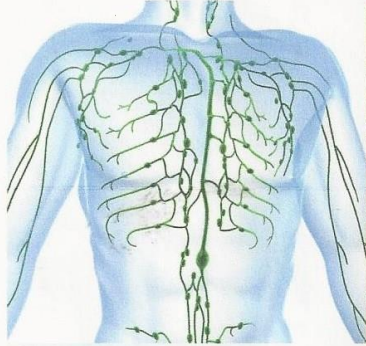

Lymphatic Drainage

The Lymphatic Drainage App is a Revolutionary Patch designed to support the immune system and Lymph Drainage.

Made in the U.S.A.

Provides essential frequencies that are designed to cleanse your lymphatic system and support its healthy function. This formula may also strengthen immunity and combat infections and inflammation, cleanse and cool your system, normalize pH levels, and build immunity. This patch also helps with water retention and urine output.

Great to use especially when cleansing, dieting, or after a massage.

The Advantages of the Lymphatic Drainage App:

72 Hour Consistent Ongoing Benefit per Patch.

—

Easy to Change Patch Every 3 Days.

—

Experience **NO** Negative Side-Effects.

—

Experience Immediate Positive Results.

—

Enhances Nutritional Supplements & Medications Effectiveness.

—

No Struggling to Swallow Pills or Bad Tasting Liquids.

Proper Placement

Place the Lymphatic Drainage App on the left side of the body. Energy travels to the left of your body far better than the right side. For maximum results two (2) can be worn. Place one on the left and one on the right.

Lymphatic Drainage App

Instructions: Lymphatic Drainage App is to be applied to your body, (left side, anywhere above the waist). Made to last for three (3) days, i.e. 72 hours then discard. Apply another App and wear it daily for Enlarged Lymph Nodes, Excess Weight, Cellulite, Chronic Fatigue, Headaches, Digestive Disorders, Skin Conditions, Arthritis, and after a massage!